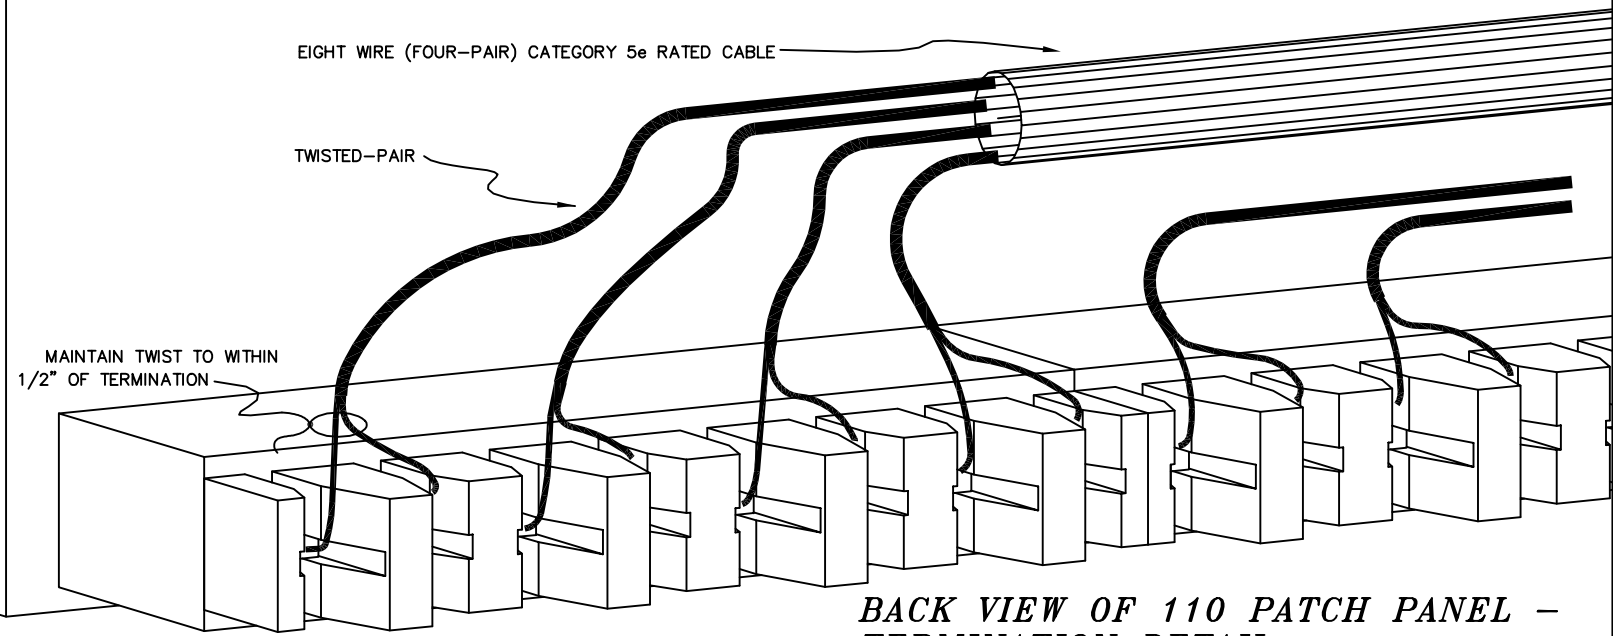

Work Order	Posted By	Date	Work Description

BACK VIEW OF 110 PATCH PANEL - TERMINATION DETAIL  
FILE: 110JACKS

BACK VIEW OF EIGHT PORT/EIGHT-POSITION MODULAR ADAPTER AS USED IN CONJUNCTION WITH CATEGORY 5e 110 PATCH PANEL.

SEE DETAIL BELOW

1. FOLLOW COLOR CODE ON SLOTS FOR PROPER WIRING.
2. MODULAR JACKS ARE CATEGORY 5e 8-PIN T568A WIRED.
3. SIX (6) EIGHT PORT MODULAR ADAPTERS PER 48 PORT 110 PATCH PANEL.

- SLOT 1 - WHITE/BLUE (T1)
- SLOT 2 - BLUE/WHITE (R1)
- SLOT 3 - WHITE/ORANGE (T2)
- SLOT 4 - ORANGE/WHITE (R2)
- SLOT 5 - WHITE/GREEN (T3)
- SLOT 6 - GREEN/WHITE (R3)
- SLOT 7 - WHITE/BROWN (T4)
- SLOT 8 - BROWN/WHITE (R4)