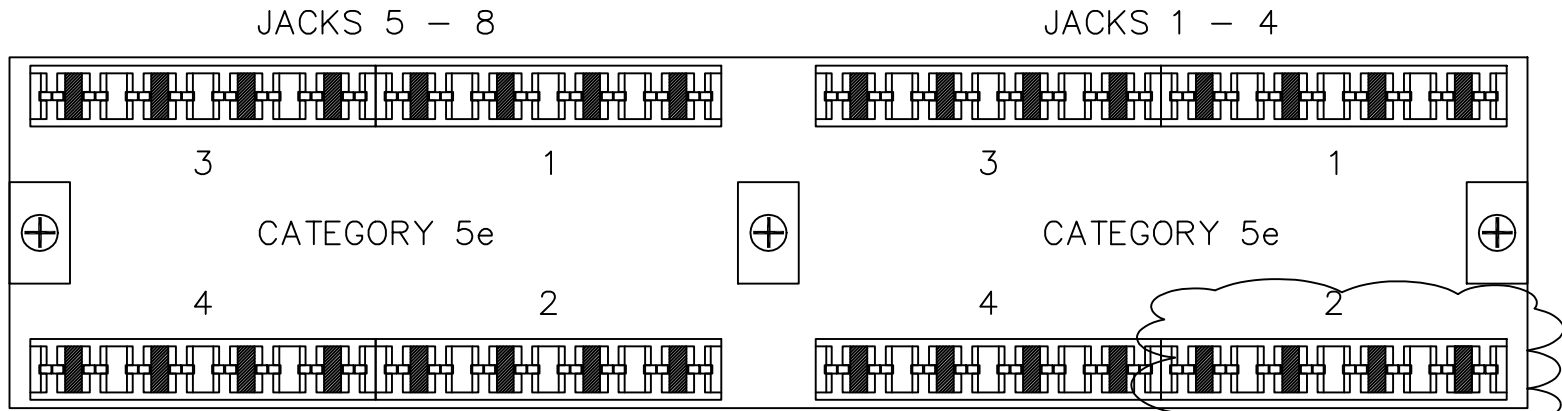

Work Order	Posted By	Date	Work Description

BACK VIEW OF 110 PATCH PANEL - TERMINATION DETAIL  
FILE: 110JACKS

BACK VIEW OF EIGHT PORT/EIGHT-POSITION MODULAR ADAPTER AS USED IN CONJUNCTION WITH CATEGORY 5e 110 PATCH PANEL.

SEE DETAIL BELOW

1. FOLLOW COLOR CODE ON SLOTS FOR PROPER WIRING.
2. MODULAR JACKS ARE CATEGORY 5e 8-PIN T568A WIRED.
3. SIX (6) EIGHT PORT MODULAR ADAPTERS PER 48 PORT 110 PATCH PANEL.

- SLOT 1 - WHITE/BLUE (T1)
- SLOT 2 - BLUE/WHITE (R1)
- SLOT 3 - WHITE/ORANGE (T2)
- SLOT 4 - ORANGE/WHITE (R2)
- SLOT 5 - WHITE/GREEN (T3)
- SLOT 6 - GREEN/WHITE (R3)
- SLOT 7 - WHITE/BROWN (T4)
- SLOT 8 - BROWN/WHITE (R4)