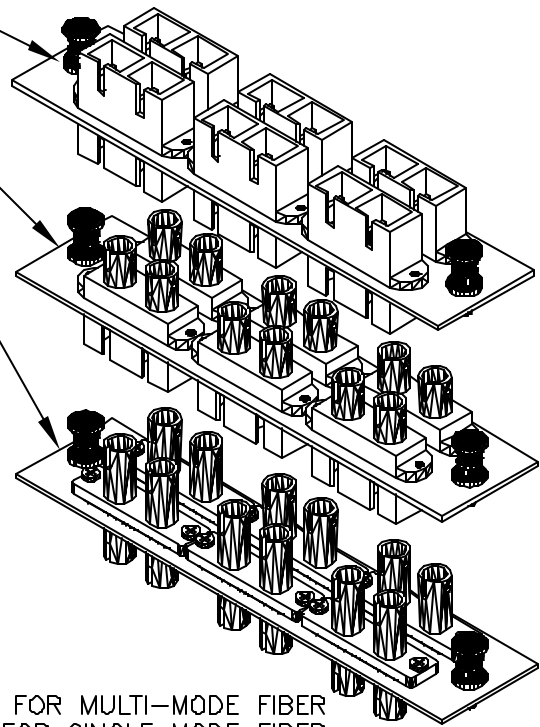

SC/SC BARREL CONNECTORS

ST/SC BARREL CONNECTORS

ST/ST BARREL CONNECTORS

48 PORT AMP FIBER TERMINATION PANEL (W/DUPLEX-CONNECTORS)

ST CONNECTORS USED FOR MULTI-MODE FIBER
SC CONNECTORS USED FOR SINGLE MODE FIBER
ST/SC CONNECTORS AVAILABLE FOR FUTURE EIA MULTIMODE COMPLIANCE

UNIVERSITY OF CALIFORNIA SANTA BARBARA

Dept: COMMUNICATIONS SERVICES

Date: 6/19/01

File Name: STRDPP2

Drawn By: M. MITCHUM

DWG Notes:

DWG Notes:

Checked by: D. CHAPMAN

Work Order	Posted By	Date	Work Description